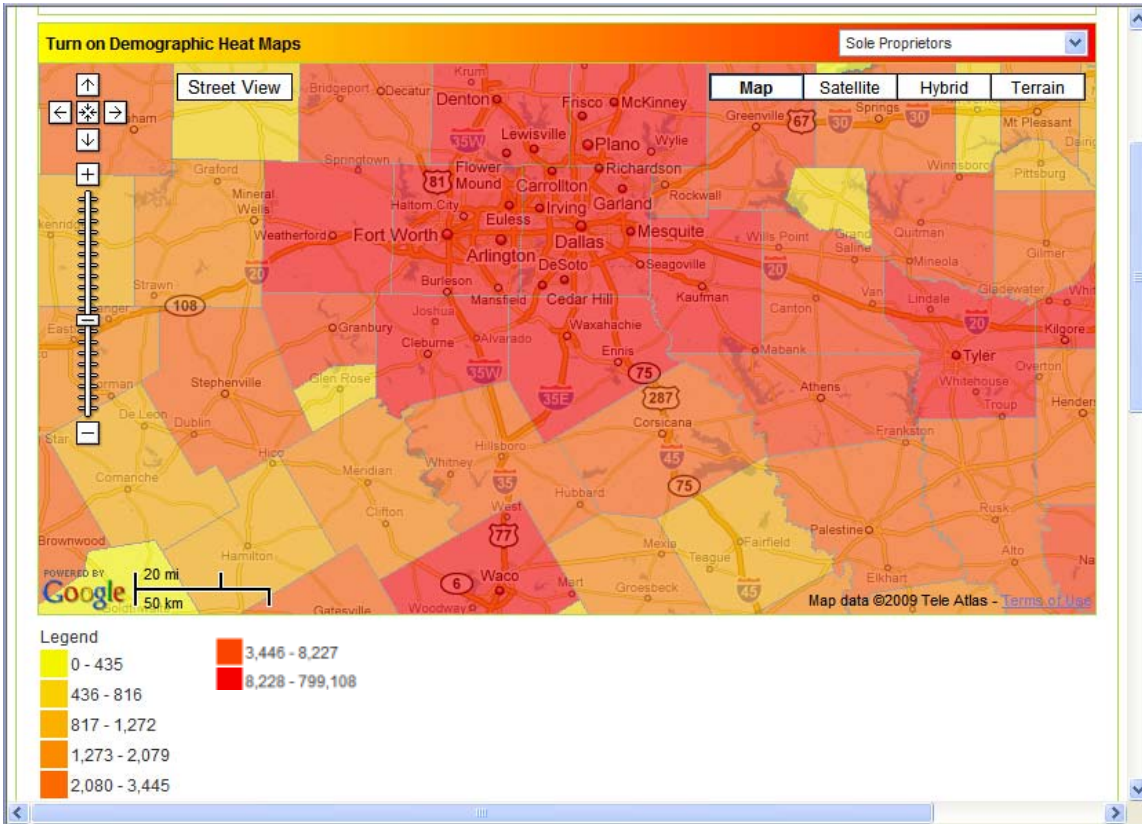

1. Select an Option: In *Option 1*, you can search for local data by a City or County. Select a city and state such as Waxahachie, Texas and click on **Go!**. *Options 2 and 4* require you to answer a series of questions or enter min/max data amounts for customized results. *Option 3* lets you explore new markets for your products & services based on communities similar to yours.

2. Select a Heat Map Variable: Use the drop down box and choose from 7 options to view demographics in a color coded heat map that includes a legend with values ranging from lowest to highest. Each heat map has a limited range for zooming in/out but otherwise is a fully functional Google Map.