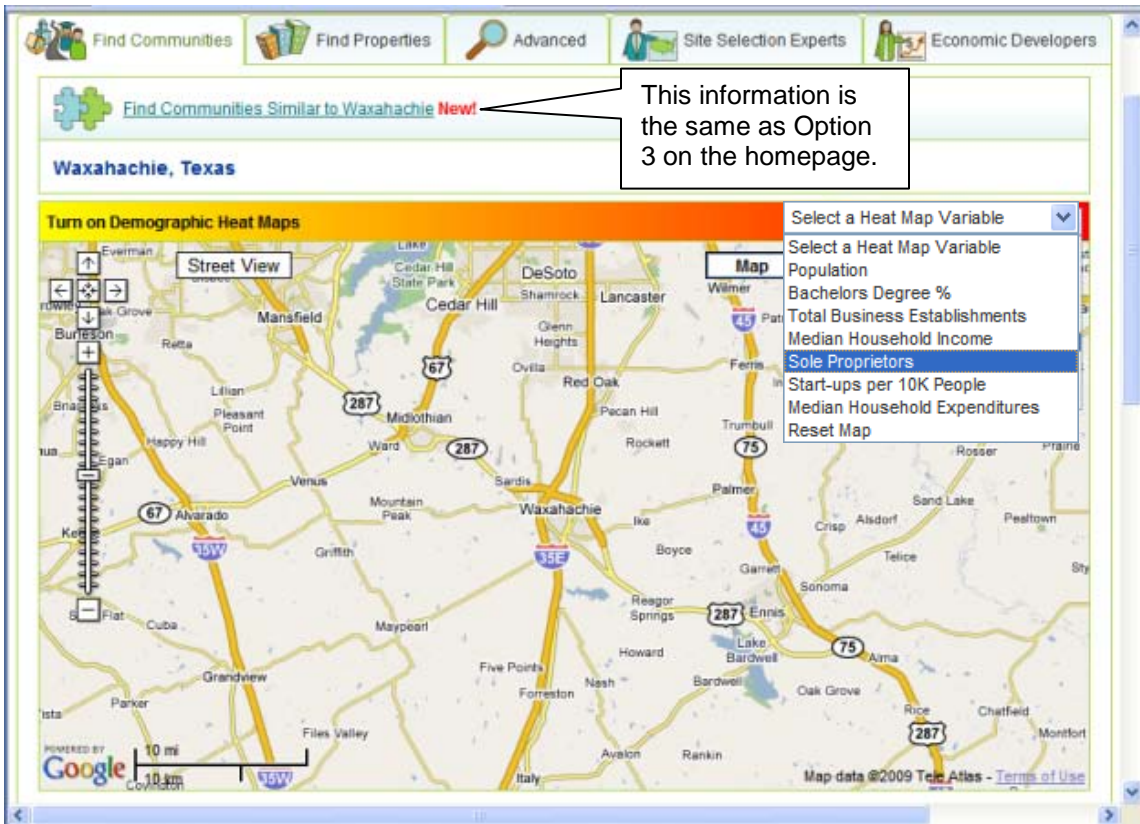

1. Select an Option: In *Option 1*, you can search for local data by a City or County. Select a city and state such as Waxahachie, Texas and click on **Go!**. *Options 2 and 4* require you to answer a series of questions or enter min/max data amounts for customized results. *Option 3* lets you explore new markets for your products & services based on communities similar to yours.

2. Select a Heat Map Variable: Use the drop down box and choose from 7 options to view demographics in a color coded heat map that includes a legend with values ranging from lowest to highest. Each heat map has a limited range for zooming in/out but otherwise is a fully functional Google Map.